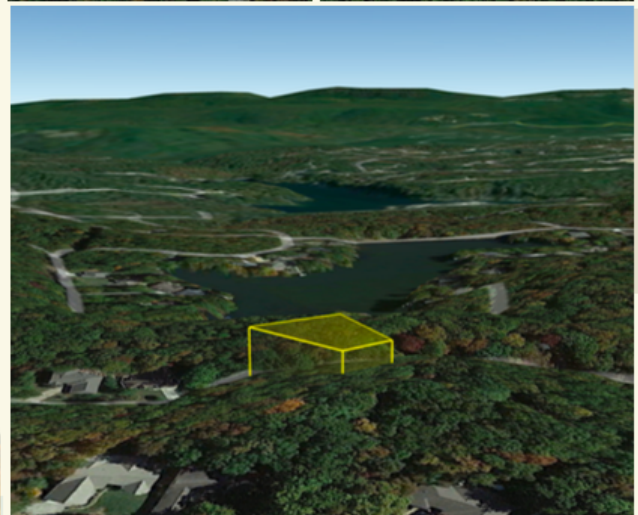

0.28 Acres Cumberland County Tennessee

**BUILD YOUR DREAM HOME TO
LIVE OR VACATION IN TODAY!
LOW MONTHLY HOA FEES!**

**NEAREST STREET VIEW AT
SNEAD DR: 0.1 MILES AWAY**

Check out this gorgeous 0.28-acre property in Cumberland County, Tennessee. This property is located in a prime location in Druid Hills Fairfield Glade Subdivision, just close to Druid Hills Golf Course and a short drive to ST George Marina. There are many outdoor activities to enjoy in Fairfield Glade, including golfing, hiking, boating, fishing, and tennis.

GOOGLE EARTH VIEWS

Property Details

Parcel #: 090B D 005.00
Property address: 215 Wycliff Ln, Crossville, TN 38558
County: Cumberland County
State: Tennessee
Parcel Size: 0.28 acres
Legal Description: Druid Hills Fairfield Glade Pb 4 Pg 3 Blk 1, Lot 261 Dim 114.1x139.8 IRR
Zoning: Single Family Residence
Terrain: Wooded
GPS Center Coordinates: 35.990200, -84.890300
Google map link: <https://goo.gl/maps/mTqLkcTErfZw4Knz5>